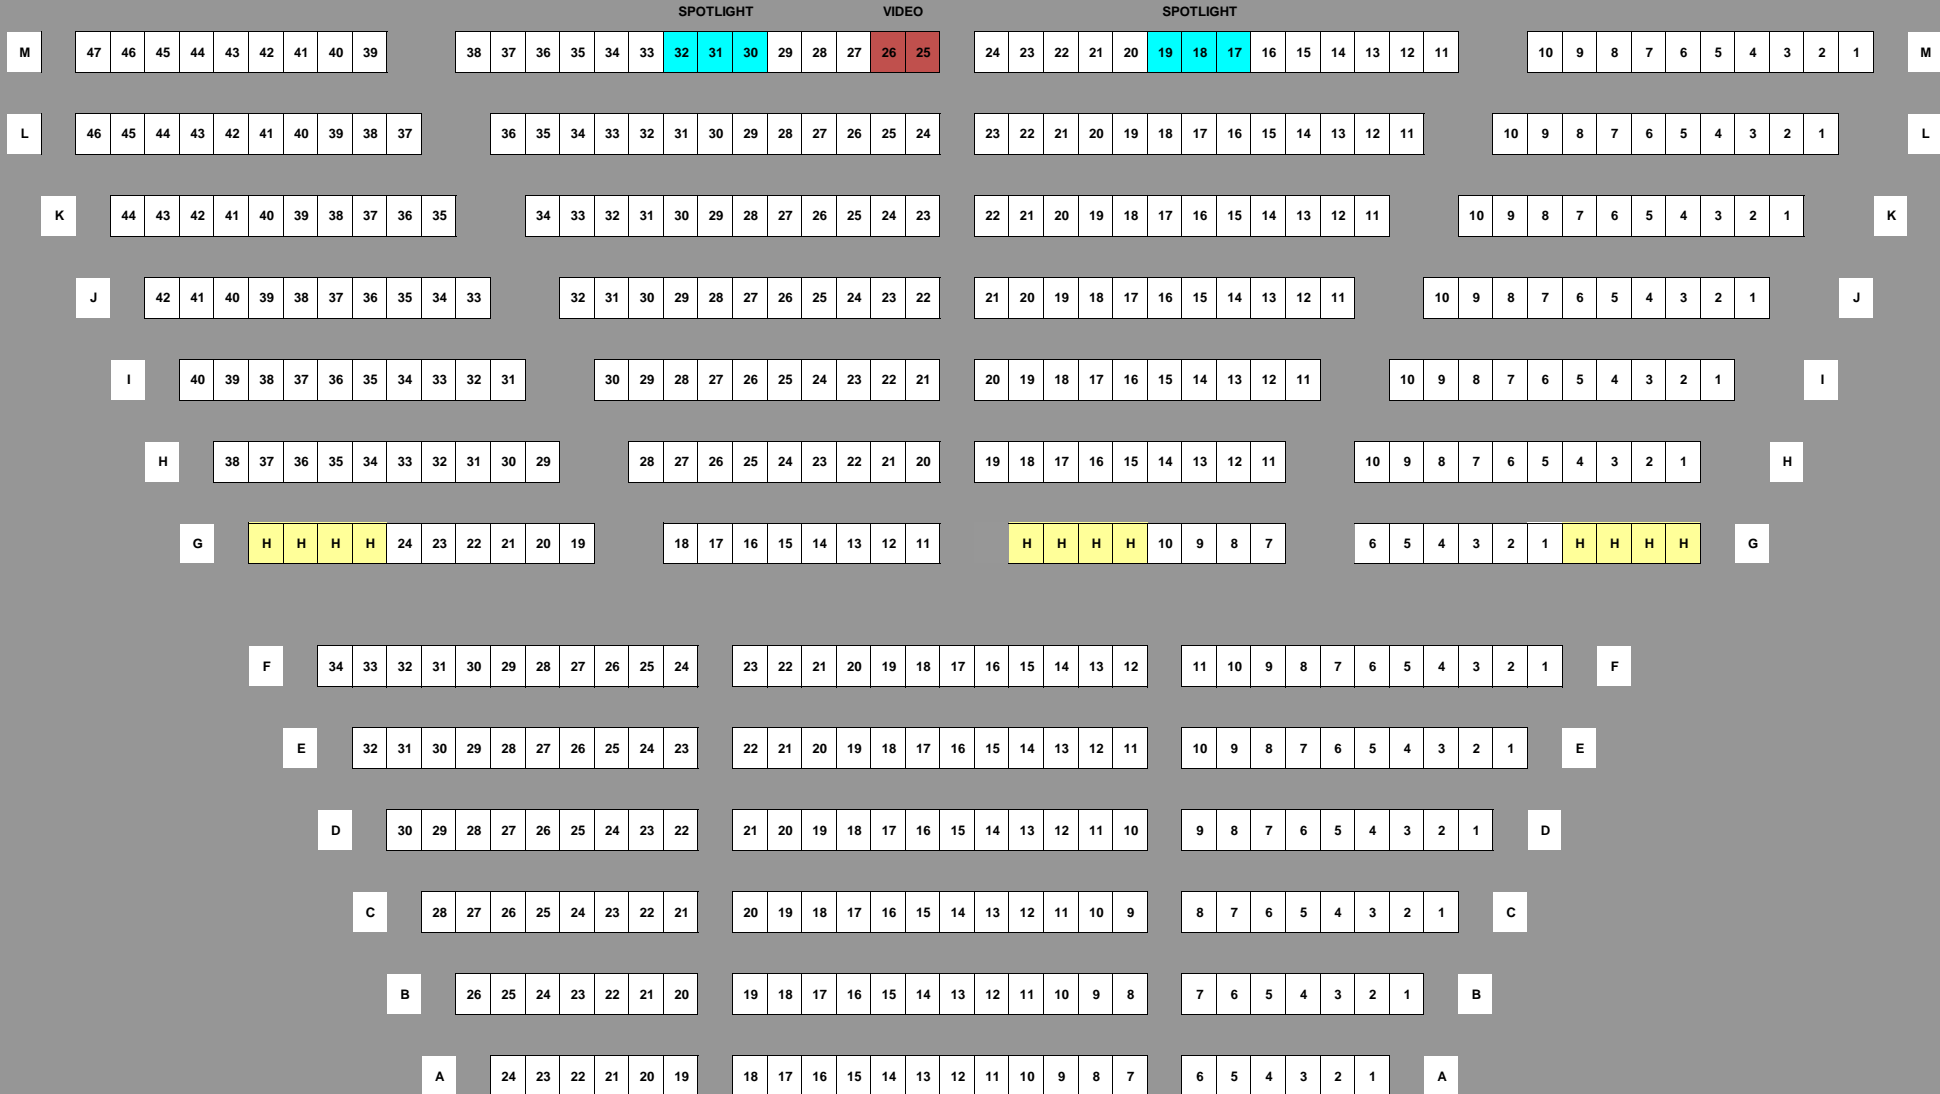

AMATO THEATER SEATING

459 SEATS